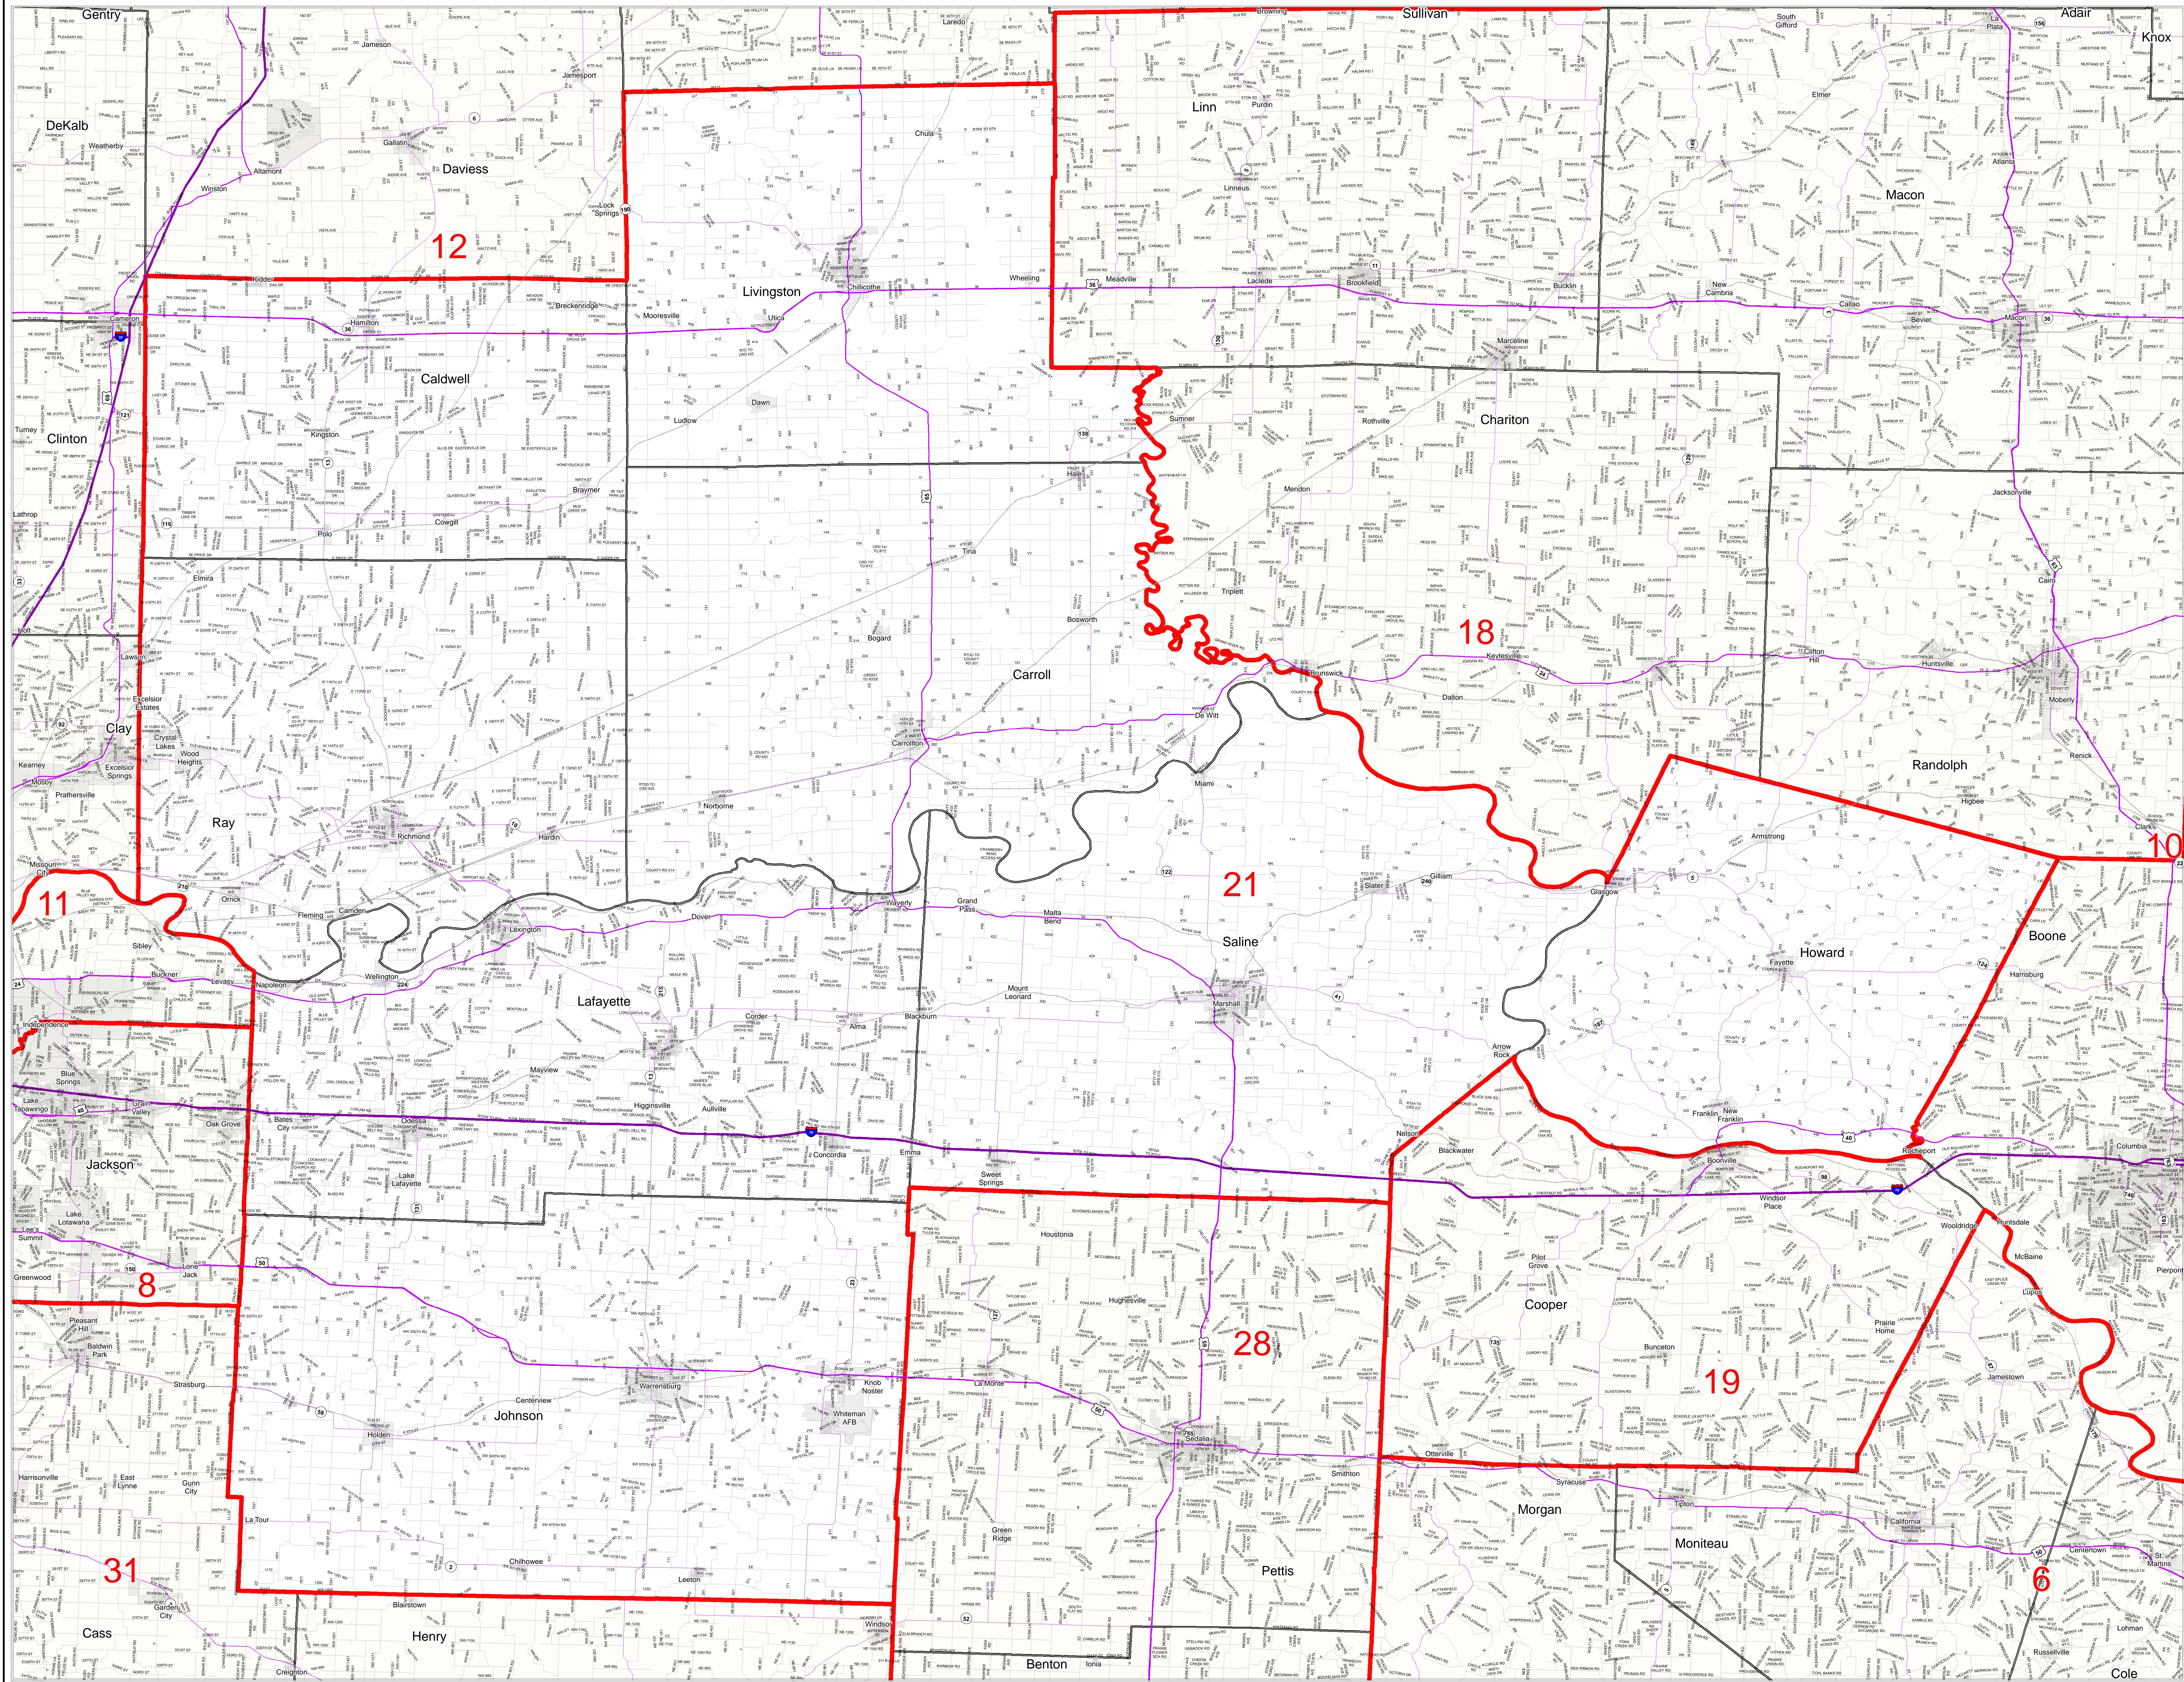

Missouri State Senate District Number 21

2012 Senate Apportionment Commission – Final Plan

- Districts
- Counties
- Interstates
- U.S. Highways
- MO Highways
- Streets
- Incorporated Places*
- Area Outside of Featured District

Note: *Includes census designated places (CDPs).